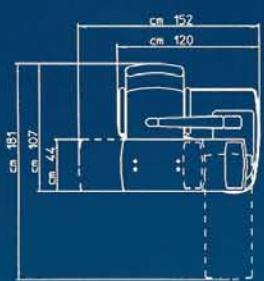

Colonna con faretto e piastra porta proiettore
Column with lamp spot and chart projector holding plate

Via IV Novembre 118 - 21058 Solbiate Olona (VA) - Italy
Tel. +39 0331 640979 - Fax +39 0331 640988
info.fiso@libero.it - www.fiso.info